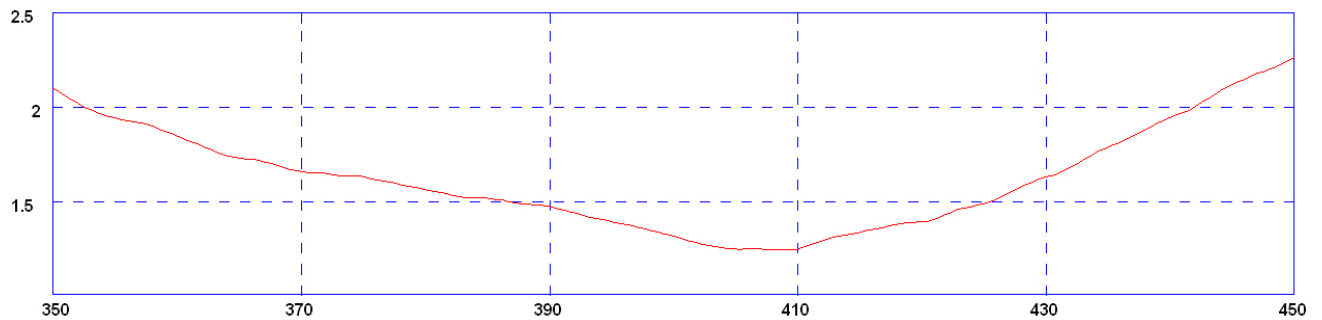

1/4 Wave Portable Antenna

MQ-BNC-VAR

Product Data

Part No.

MQ-BNC-TET

MQ-BNC-U

Electrical Data

Frequency Range (MHz)	380-430	430-472
Operational Band	TET	U
VSWR (Typical)	< 2.0 : 1	< 2.0 : 1
Peak Gain: Isotropic (Typical)	2dBi	2dBi
Compared to 1/4 wave (Typical)	0dB	0dB
Impedance	50Ω	50Ω
Max Input Power (W)	25	25

Mechanical Data

Dimensions (mm)	Length	191 (7.5")	177 (6.7")
	Diameter	12.4 (0.5")	12.4 (0.5")
Operating Temp (°C)	-40° / +80°C (-40° / +176°F)		-40° / +80°C (-40° / +176°F)
Material	TPU		TPU
Colour Coding	Orange		Green

Connector

Type	BNC	BNC

Electrical Data

Typical VSWR MQ-BNC-TET*