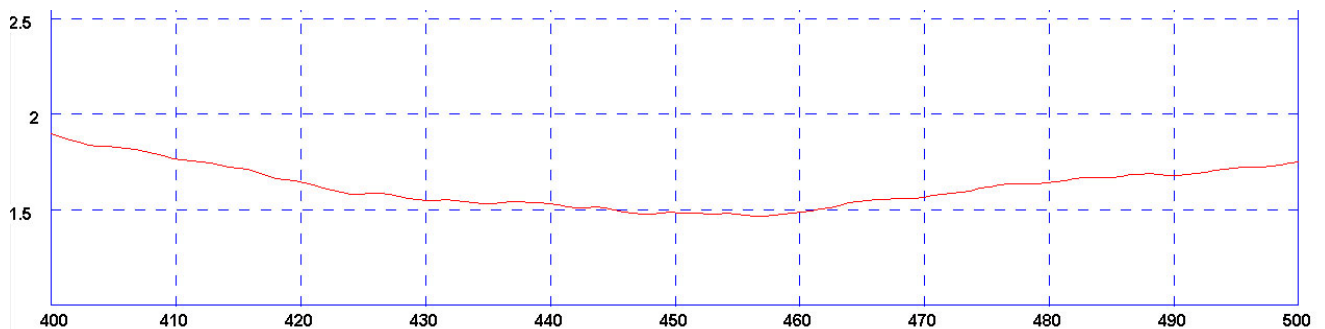

Mechanical Data

Dimensions (mm)	Length	191 (7.5")	177 (6.7")
	Diameter	12.4 (0.5")	12.4 (0.5")
Operating Temp (°C)	-40° / +80°C (-40° / +176°F)		-40° / +80°C (-40° / +176°F)
Material	TPU		TPU
Colour Coding	Orange		Green

Connector

Type	BNC	BNC
------	-----	-----

Electrical Data

Typical VSWR MQ-BNC-TET*

Typical VSWR MQ-BNC-U*

* VSWR measured on radio chassis in handheld tuning mode.