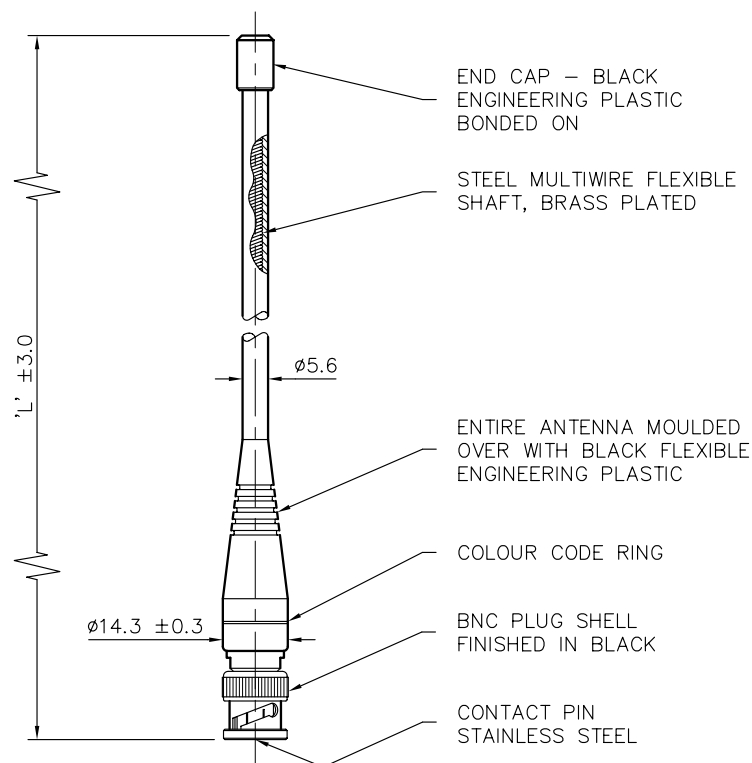

1/4 Wave Portable Antenna

MQ-BNC-VAR

- Rugged design for portable radios
- Pre-tuned to frequency
- Colour coded

Panorama offers a comprehensive range of portable antennas. The MQ-BNC is overmoulded in TPU. This feature improves both the durability and life expectancy of the antenna.

Each pre-tuned frequency band has its own colour code making it easy to identify the correct product.

Technical Drawing

1/4 Wave Portable Antenna

MQ-BNC-VAR

Product Data

Part No.

MQ-BNC-TET

MQ-BNC-U

Mechanical Data

Dimensions (mm)	Length	191 (7.5")	177 (6.7")
	Diameter	12.4 (0.5")	12.4 (0.5")
Operating Temp (°C)	-40° / +80°C (-40° / +176°F)		-40° / +80°C (-40° / +176°F)
Material	TPU		TPU
Colour Coding	Orange		Green